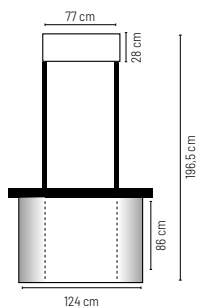

Onzo H-136

Comptoir promotionnel demi cercle.

ABS. Housse en polyester 600D incluse. Carton de 1 pc.

Semi circle promotion counter.

ABS. Polyester bag included 600D. 1 pc box.

☒ 78.5x196.5 cm | 77x28 cm (higher graph) 124x86 cm (lower graph)

☐ 1/1