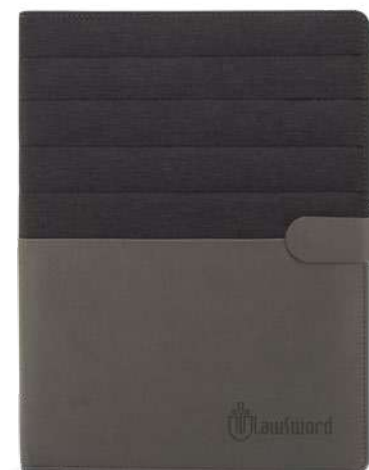

### Rivera C-476

Porte-documents Pierre Delone.

Matière: PU / Polyester. Bloc-notes A4 inclus.

Folder Pierre Delone.

Material: PU / Polyester. Notebook A4 included.

☑ 23,5x31 cm ☐ 10/30 📄 F, T