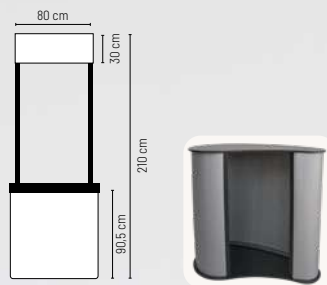

Astorga H-138

Comptoir promotion.

Carton de 1 pc.

Promotion counter.

1 pc box.

☒ 80x30 cm (higher graph) 180x90.5 cm (lower graph)

☐ 1/1