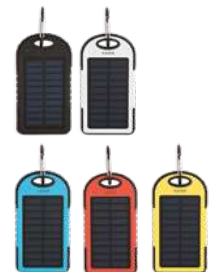

8000 mAh

Strong C-324

Power bank solaire.

8.000 mAh. Câble inclus.

Solar power bank.

8.000 mAh. Wire included.

8000 mAh

Naples 10066

Chargeur solaire en bambou.

Matière: Bambou. 8.000 mAh. Câble inclus.

Bamboo power bank with solar charger.

Material: Bamboo. 8.000 mAh. Wire included.

4000 mAh

Waterfall 10321

Power bank solaire en fibre de blé.

4.000 mAh. Câble inclus.

Wheat fiber solar power bank.

4.000 mAh. Wire included.

4000 mAh

Waterfall C-070

Power bank solaire waterproof.

4.000 mAh. Câble inclus.

Solar power bank waterproof.

4.000 mAh. Wire included.