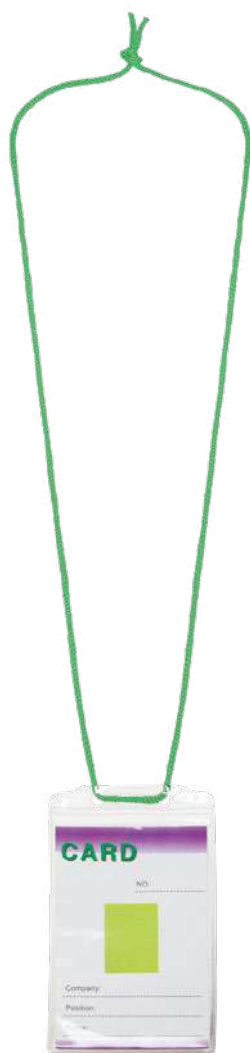

Lanyard avec identifiant.

Lanyard with badge holder.