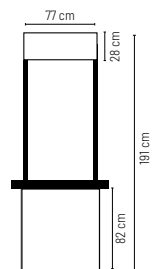

Monroy H-110

Comptoir promotion.

ABS. Housse en polyester 600D incluse. Carton de 4 pcs.

Promotion counter.

ABS. Polyester bag included 600D. 4 pcs box.

☒ 88x191 cm | 77x28 cm (higher graph) 82x88 cm (lower graph)

☐ 1/4