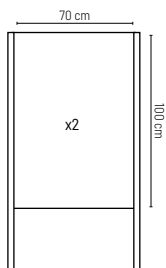

Xira H-120
Chevalet double.

Aluminium. Carton de 1 pc.
Snapframe double side.
Aluminium. 1pc box.

75x134,5cm (snapframe), 70x100 cm (graph) 1/1